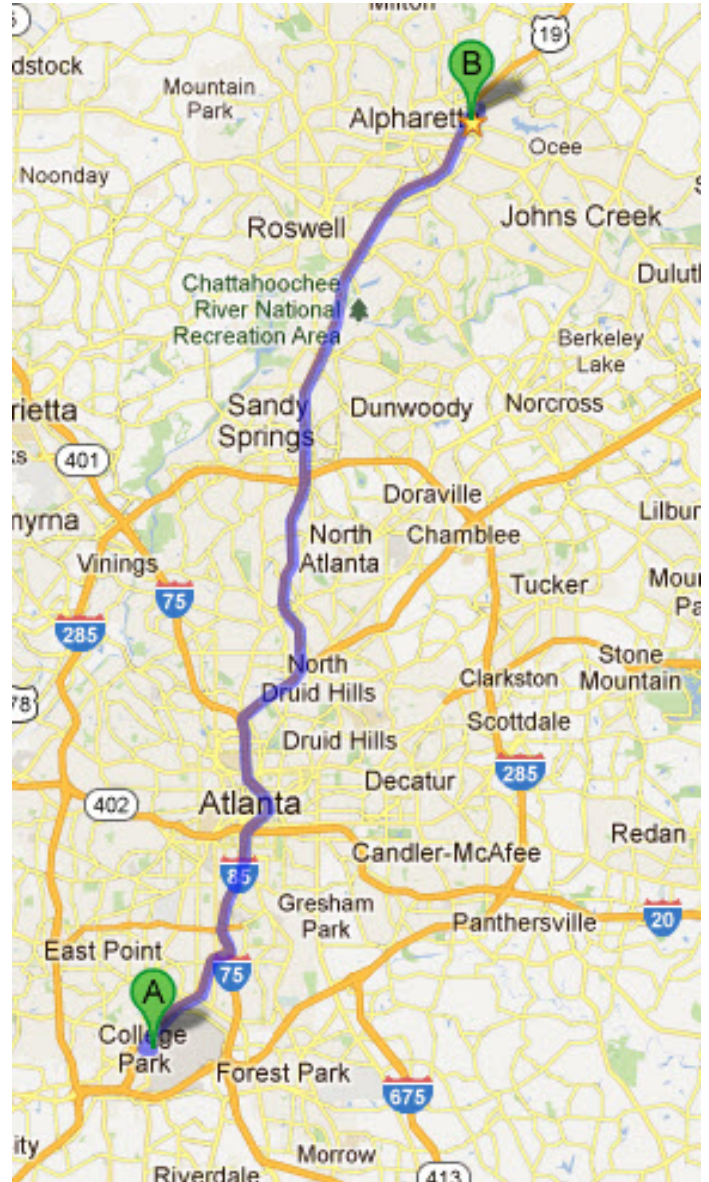

IMMCO INC

Directions to IMMCO, Inc. from Atlanta Intl Airport

| | | |
|--|---|-----------------------------|
| | From Airport Take the ramp to I-85 N | go 338 ft total 0.7 mi |
| | Keep left at the fork to continue toward I-85 N About 1 min | go 0.5 mi total 1.2 mi |
| | Keep left at the fork, follow signs for I-75 N/I-20/I-85 N/Atlanta and merge onto I-85 N About 5 mins | go 4.2 mi total 5.4 mi |
| | Merge onto I-75 N About 9 mins | go 7.4 mi total 12.8 mi |
| | Slight left onto I-85 N About 3 mins | go 2.7 mi total 15.5 mi |
| | Slight right onto GA-400 N (signs for Buckhead/Cumming) Partial toll road About 6 mins | go 7.0 mi total 22.5 mi |
| | Continue onto US-19 N About 13 mins | go 13.8 mi total 36.4 mi |
| | Take exit 11 for Windward Pkwy toward Alpharetta | go 0.4 mi total 36.7 mi |
| | Turn right onto Windward Pkwy | go 0.2 mi total 36.9 mi |
| | Take the 1st right onto North Point Pkwy About 1 min | go 0.6 mi total 37.6 mi |
| | Turn right onto Morris Rd Destination will be on the right | go 0.2 mi total 37.7 mi |